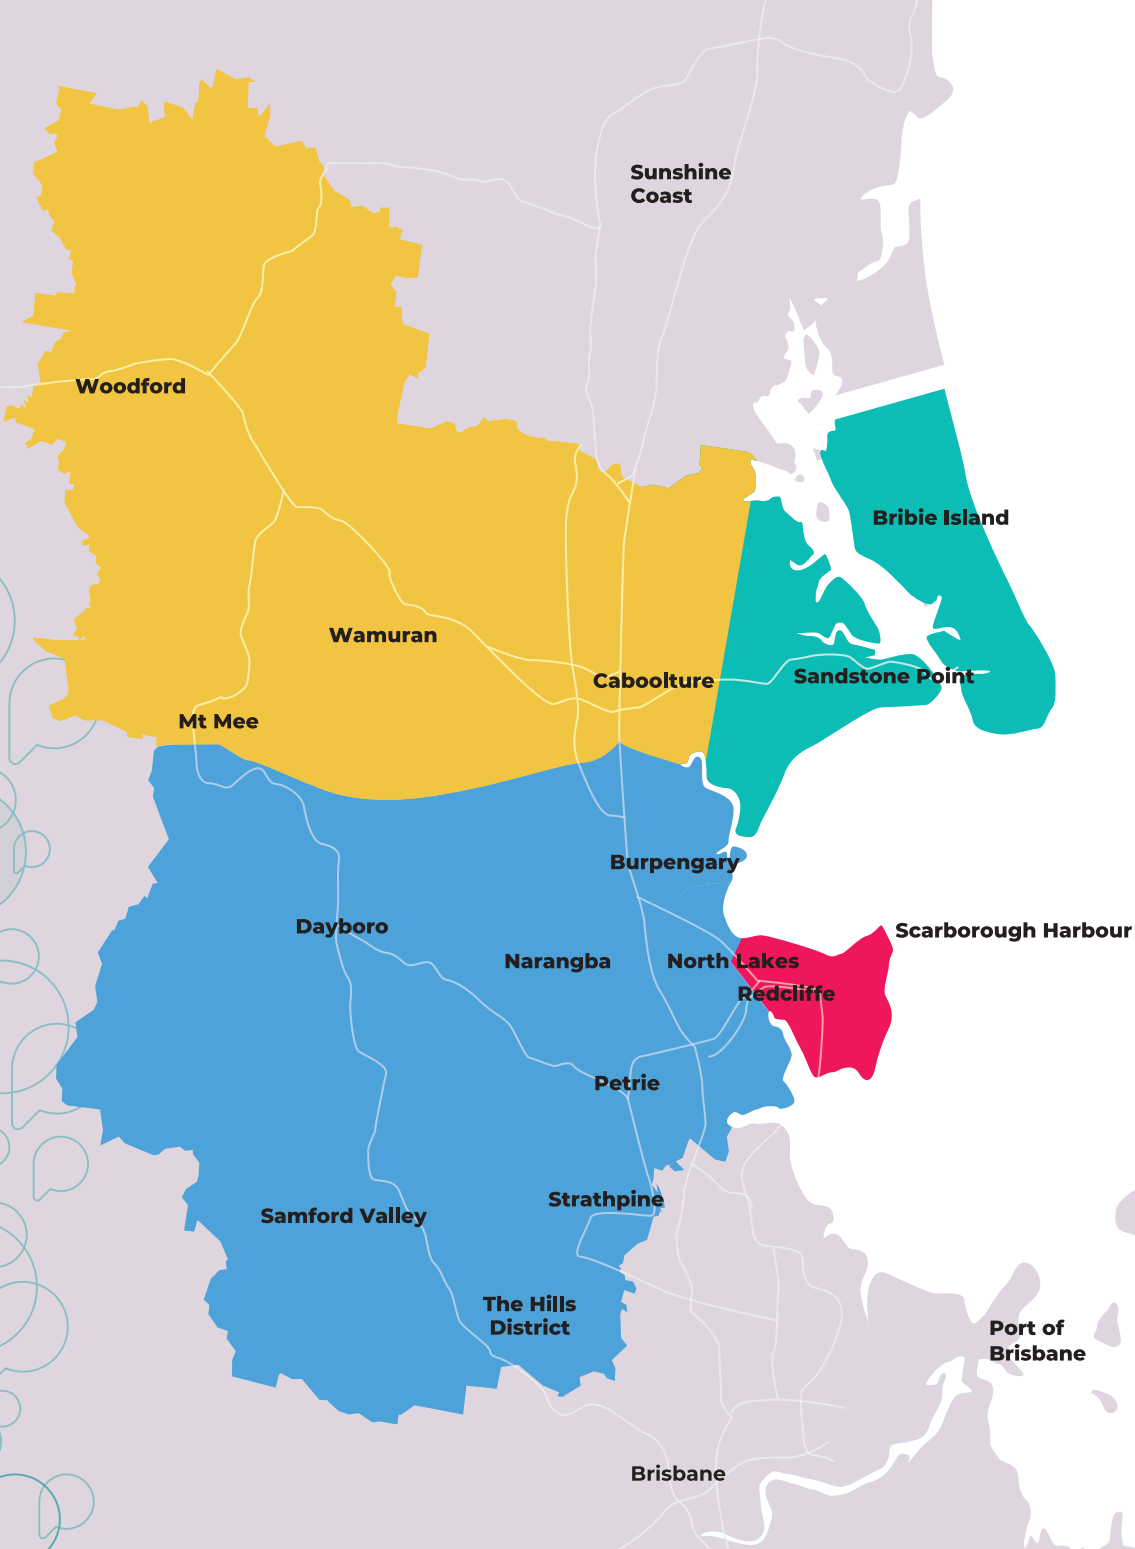

**YOUR FREE
DEDICATED PUBLICATION**
for the region

DISTRIBUTION INFORMATION

312,000 EDITIONS distributed annually across **1500 LOCATIONS**

Moreton Life is distributed right across the City of Moreton Bay, with 78,000 magazines distributed quarterly. Moreton Life is a free publication with each edition designed, produced and distributed to showcase each of the four unique precincts – Caboolture and surrounds, Bribie Island and surrounds, Redcliffe and Moreton Bay Central.

- Moreton Bay Central**
- Arana Hills
 - Bunya
 - Ferny Hills
 - Everton Hills
 - Samford Valley
 - Samford Village
 - North Lakes
 - Mango Hill
 - Griffin
 - Dakabin
 - Kallangur
 - Petrie
 - Strathpine
 - Warner
 - Lawnton
 - Bray Park
 - Joyner
 - Kurwongbah
 - Whiteside
 - Brendale
 - Albany Creek
 - Deception Bay
 - Burpengary
 - Narangba

- Caboolture and surrounds**
- Caboolture
 - Upper Caboolture
 - Elimbah
 - Morayfield
 - Bellmere
 - Waruman
 - Woodford
 - Dayboro
 - D'Aguilar

- Bribie Island and surrounds**
- Banksia Beach
 - Bellara
 - Bongaree
 - Sandstone Point
 - Woorim
 - Ningi
 - Beachmere
 - Donnybrook
 - Toorbul

- Redcliffe Peninsula**
- Redcliffe
 - Clontarf
 - Margate
 - Woody Point
 - Rothwell
 - Scarborough
 - Newport
 - Kippa-Ring

2023-24 MORETON LIFE EDITIONS

- AUTUMN EDITION** (Mar – May)
- WINTER EDITION** (Jun – Aug)
- SPRING EDITION** (Sept – Nov)
- SUMMER EDITION** (Dec – Feb)